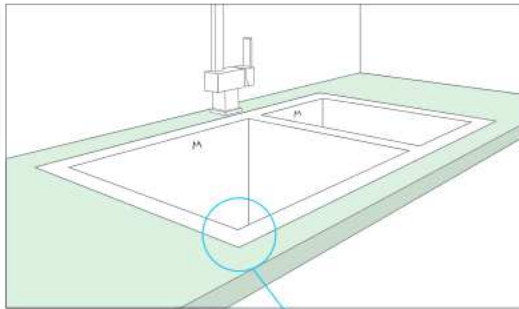

Mila International's dual-mounting sink, allows our sinks to be installed as top - mount or under-mount. Our bevel basin design make clean up a snap. The combination of installation flexibility make the ORION line the most versatile sinks on the market.

TOP-MOUNT INSTALLATION

UNDER-MOUNT INSTALLATION

UNDER-MOUNT INSTALLATION