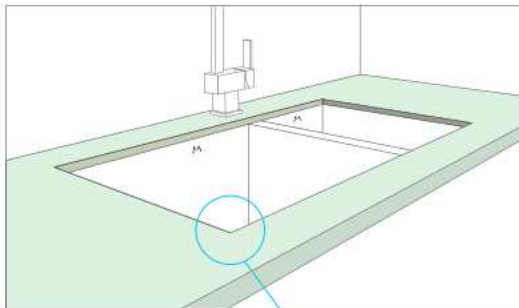

Mila International's dual-mounting sink, allows our sinks to be installed as top - mount or under-mount. Our bevel basin design make clean up a snap. The combination of installation flexibility make the ORION line the most versatile sinks on the market.

TOP-MOUNT INSTALLATION

UNDER-MOUNT INSTALLATION

UNDER-MOUNT INSTALLATION