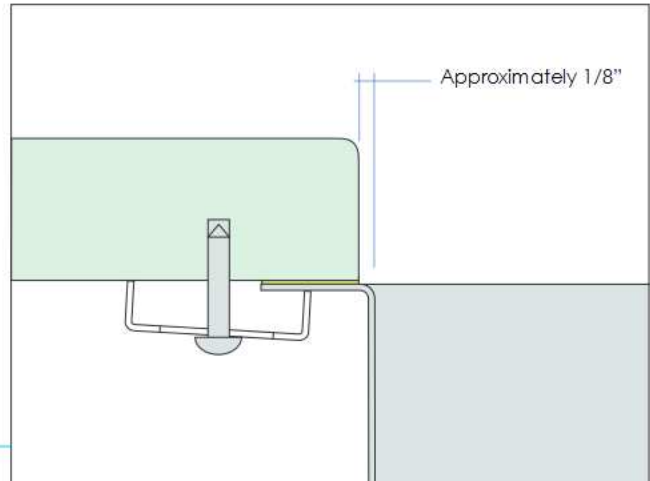

Mila International's dual-mounting sink, allows our sinks to be installed as top - mount or under-mount. Our bevel basin design make clean up a snap. The combination of installation flexibility make the ORION line the most versatile sinks on the market.

TOP-MOUNT INSTALLATION

UNDER-MOUNT INSTALLATION

UNDER-MOUNT INSTALLATION